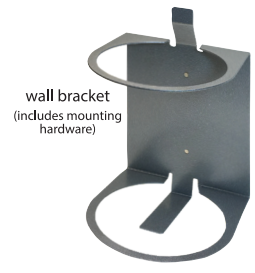

80070

Shown with optional wall bracket

Features and Benefits

- Ready to use, pre-moistened heavy duty hand wipes
- Dual textured — textured side scrubs tough soils while smooth side wipes hands and surfaces clean
- Multi-purpose — can be used for cleaning hands, tools, equipment and other hard surfaces
- Industrial strength cleaner lifts away grease, oils, tar, inks, lubricants, adhesives and more
- Fortified with a special emollient to soothe and moisturize skin
- No rinsing needed, no residue left behind
- Simply wipe clean and let dry
- Citrus scent leaves hands smelling clean and fresh

Market Segments

- Industrial*
- Construction*
- Automotive*
- Transportation*
- Heavy Equipment*
- Travel & Truck Stops*

9912ZPL

ITEM #	DESCRIPTION	DISPENSING SYSTEM	SIZE	PACK / COUNT
80070	Heavy Duty Hand Wipes	Portable Canister	9.5" x 12" Towel	6 / 70 wipes
9912ZPL	Hand Wipes Wall Bracket (Silver)	Wall Mount	8.75" h x 5.75" w x 5.875" d	1 Each