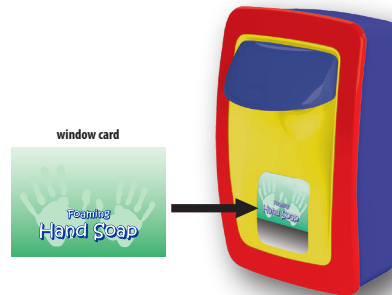

STANDARD DISPENSER PROGRAM

All Designer Series MANUAL and NO TOUCH (automatic) dispensers include a Standard set of 3 Window Cards

STANDARD SET OF WINDOW CARDS

This set of 3 cards is included with each MANUAL or NO TOUCH dispenser (except kids) LAF951J

KIDS SET OF WINDOW CARDS

This set of 3 cards is included with each KIDS dispenser (MANUAL only) LAF950C

SUPPLEMENTAL WINDOW CARDS

These individual cards are available to download for self-printing (15 per sheet) on our website www.kutol.com. They can be found under Tools & Resources / Window Cards & Signage, or click on the following link: