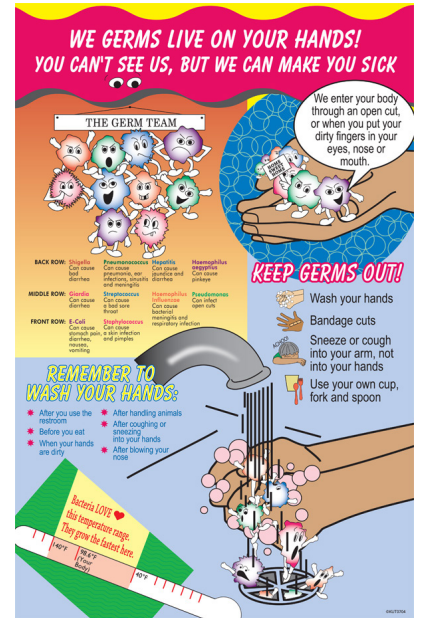

PRINTED SIGNAGE

KUTOL SIGNS & POSTERS

Commercially printed on heavy, high gloss stock

Digital PDFs also available on www.kutol.com

LA139
5" x 7" Handwashing Sign
peel-off, adhesive back

LA379KHW
Spanish 5" x 7" Handwashing Sign
peel-off, adhesive back