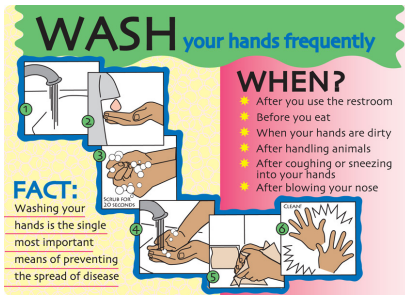

PRINTED SIGNAGE

KUTOL SIGNS & POSTERS

Commercially printed on heavy, high gloss stock

Digital PDFs also available on www.kutol.com

LA139
5" x 7" Handwashing Sign
peel-off, adhesive back