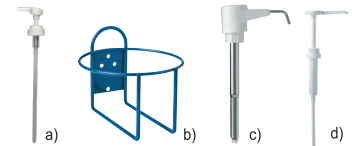

Heavy Duty Hand Cleaners for high-powered cleaning action

Ideal for Industrial and Commercial Shower Rooms:

SPORT Hair & Body Wash

Lathers quickly and rinses away easily, pH balanced and enhanced. Rids body of odors caused by dirt and sweat. Refreshing blue color with popular fresh Sport fragrance.

4 L - #44624 2 per case
1 Gallon Pour Top - #44621 4 per case

DISPENSING SYSTEMS:

CleanView®

2 L and 4 L

NEW PACKAGING

- NEW HDPE cartridge for durability - withstands shipping and industrial abuse
- when empty, simply remove entire cartridge and snap-lock the new one into the dispenser
- easy to see soap level
- easy to recycle
- same durable black dispenser for both sizes
- dispenses 1.5 mL of liquid soap per push
- 2 L packs 4 per case
- 4 L packs 2 per case

2 L

4 L

Black Dispenser
(fits both 2 L and 4 L)
#44218 12 per case
(sold in eaches)

Gallons

- economical
- easy to use
- complete label front and back
- plastic dispensing pumps available for pump option
- bracket available for wall hanging option
- 1 Gallon Flat/Pour Top packs 4 per case

Bulk Dispenser Units

- a) Bulk Gallon Liquid Pump (4 mL) #9913ZPL 1 per case
- b) One Gallon Jug Wall Bracket #9905ZPL 1 per case
- c) One Gallon Pump Dispenser #9917ZPL 1 per case
- d) High Output Liquid Pump (29.5 mL) #9902ZPL 1 per case

Large Capacity

3.5 L and 8 L

- economical
- easy to use
- dispenses 1.5 mL of liquid soap per push
- 3.5 L packs 2 per case
- 8 L packs 2 per case

3.5 L

8 L

Gray Dispenser
(fits 3.5 L and 8 L)
#44114 6 per case
(sold in eaches)

Distributed by: