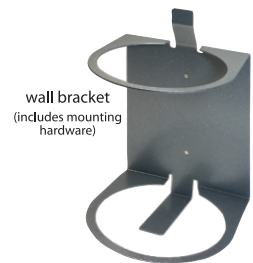

80070

Shown with optional wall bracket

## Market Segments

*Industrial*      *Construction*  
*Automotive*      *Transportation*  
*Heavy Equipment*      *Travel & Truck Stops*

wall bracket  
(includes mounting hardware)

9912ZPL

ITEM #	DESCRIPTION	DISPENSING SYSTEM	SIZE	PACK / COUNT
80070	Heavy Duty Hand Wipes	Portable Canister	9.5" x 12" Towel	6 / 70 wipes
9912ZPL	Hand Wipes Wall Bracket (Silver)	Wall Mount	8.75" h x 5.75" w x 5.875" d	1 Each